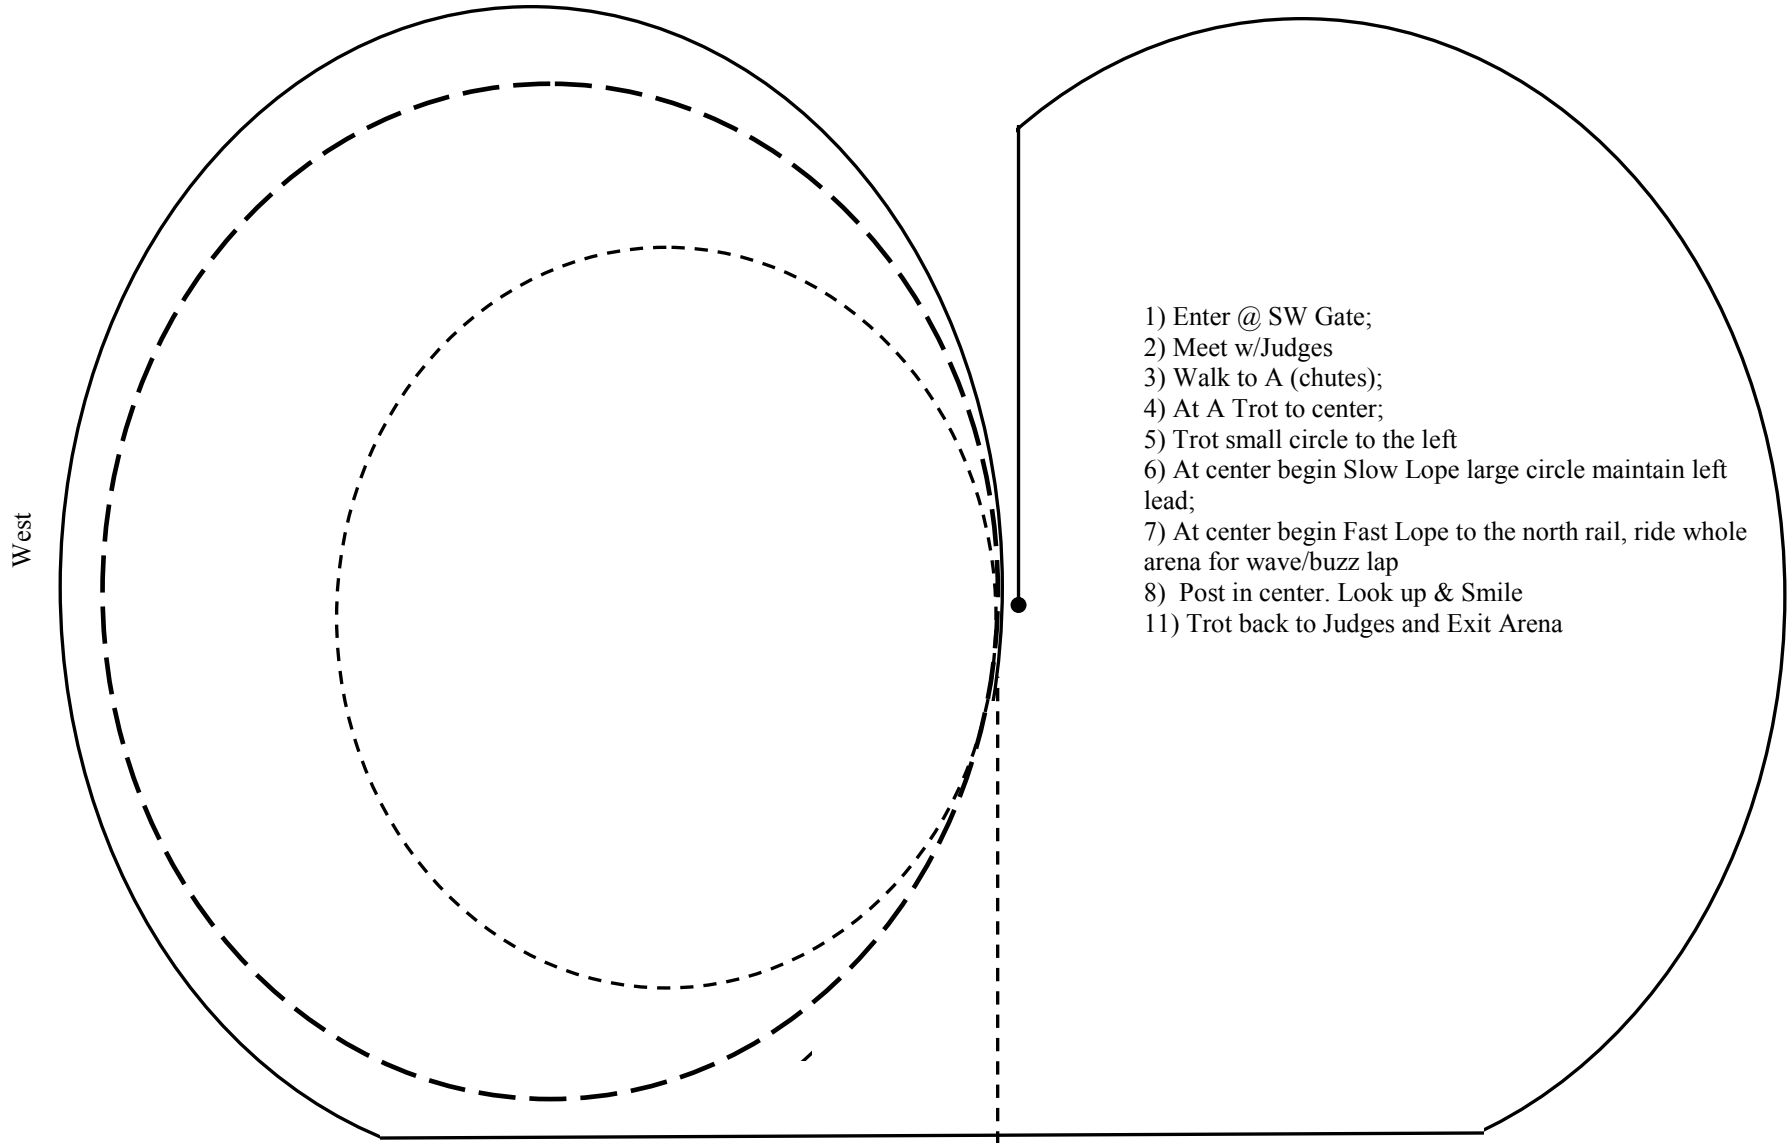

Lil Miss

North

- 1) Enter @ SW Gate;
- 2) Meet w/Judges
- 3) Walk to A (chutes);
- 4) At A Trot to center;
- 5) Trot small circle to the left
- 6) At center begin Slow Lope large circle maintain left lead;
- 7) At center begin Fast Lope to the north rail, ride whole arena for wave/buzz lap
- 8) Post in center. Look up & Smile
- 11) Trot back to Judges and Exit Arena

Enter SW gate

Walk

chutes